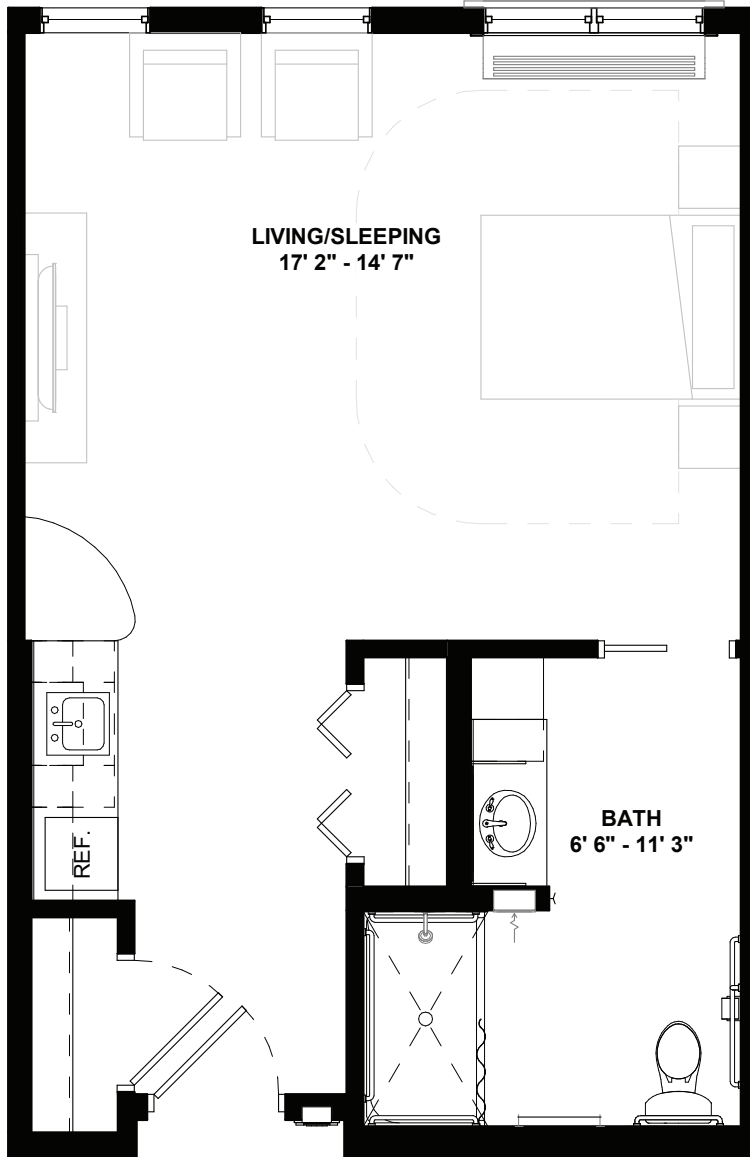

**PRAIRIE BLUFFS**  
SENIOR LIVING

**MEMORY CARE -1**  
Studio

Sq Ft

497