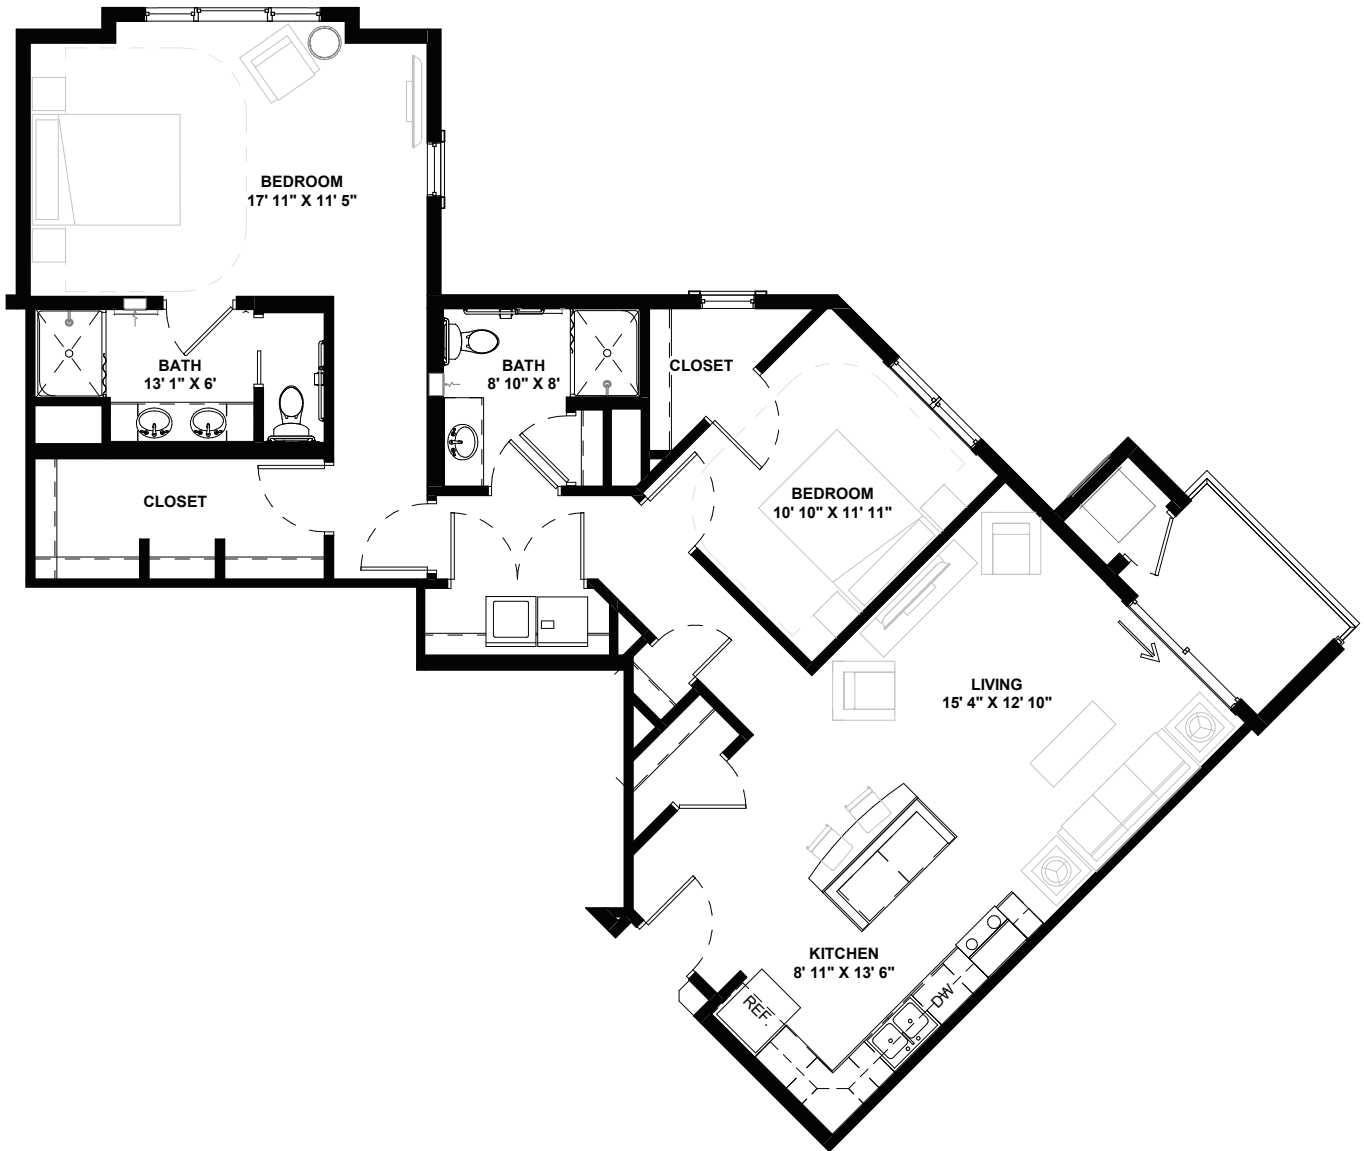

# PRAIRIE BLUFFS

SENIOR LIVING

## INDEPENDENT LIVING - C3

Mississippi / Two-bedroom, two bath

Sq Ft

1345