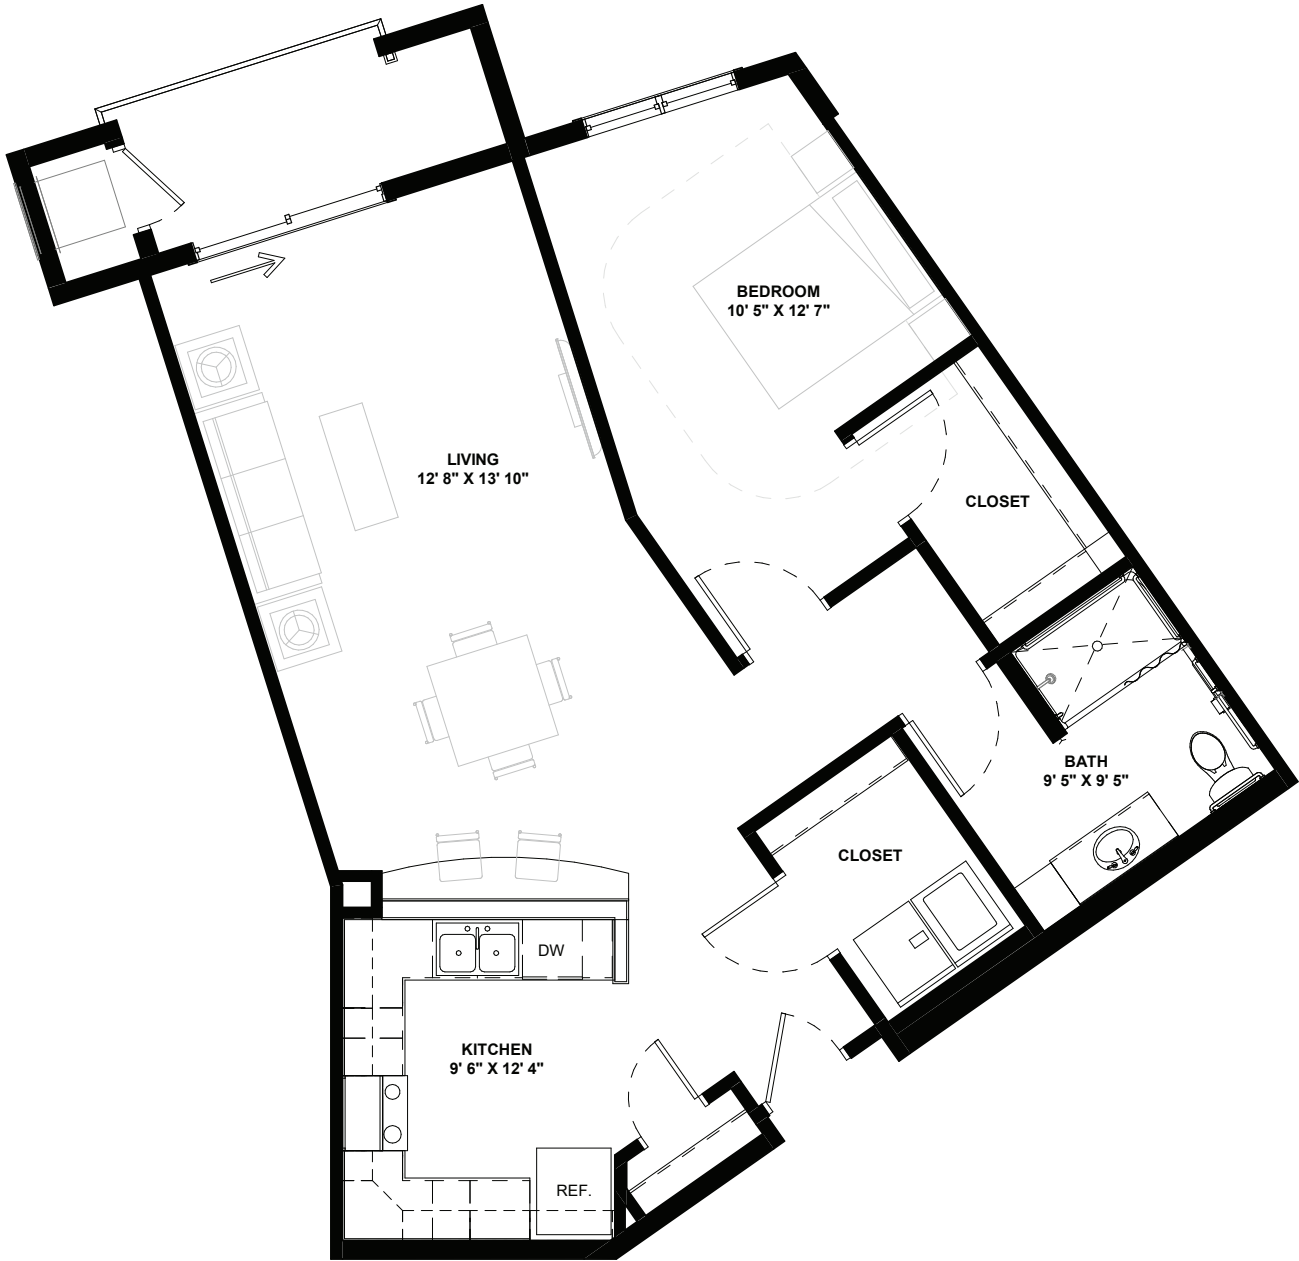

PRAIRIE BLUFFS
SENIOR LIVING

ASSISTED LIVING-12
One-bedroom

Sq Ft

946