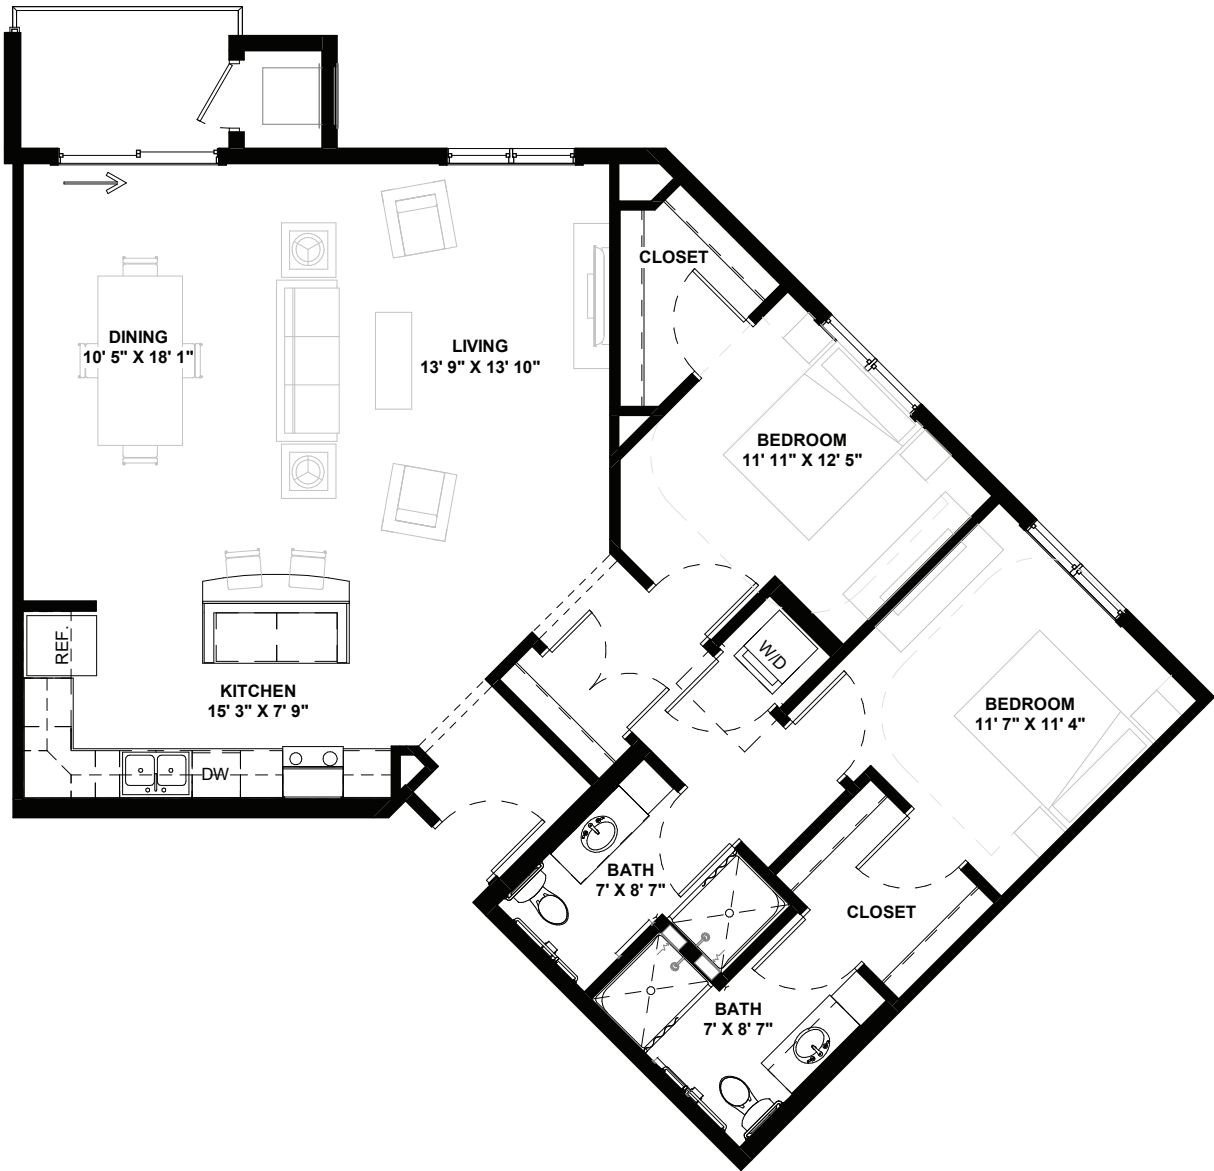

# PRAIRIE BLUFFS

SENIOR LIVING

## INDEPENDENT LIVING - C4

Minnesota / Two-bedroom, two bath

Sq Ft

1312