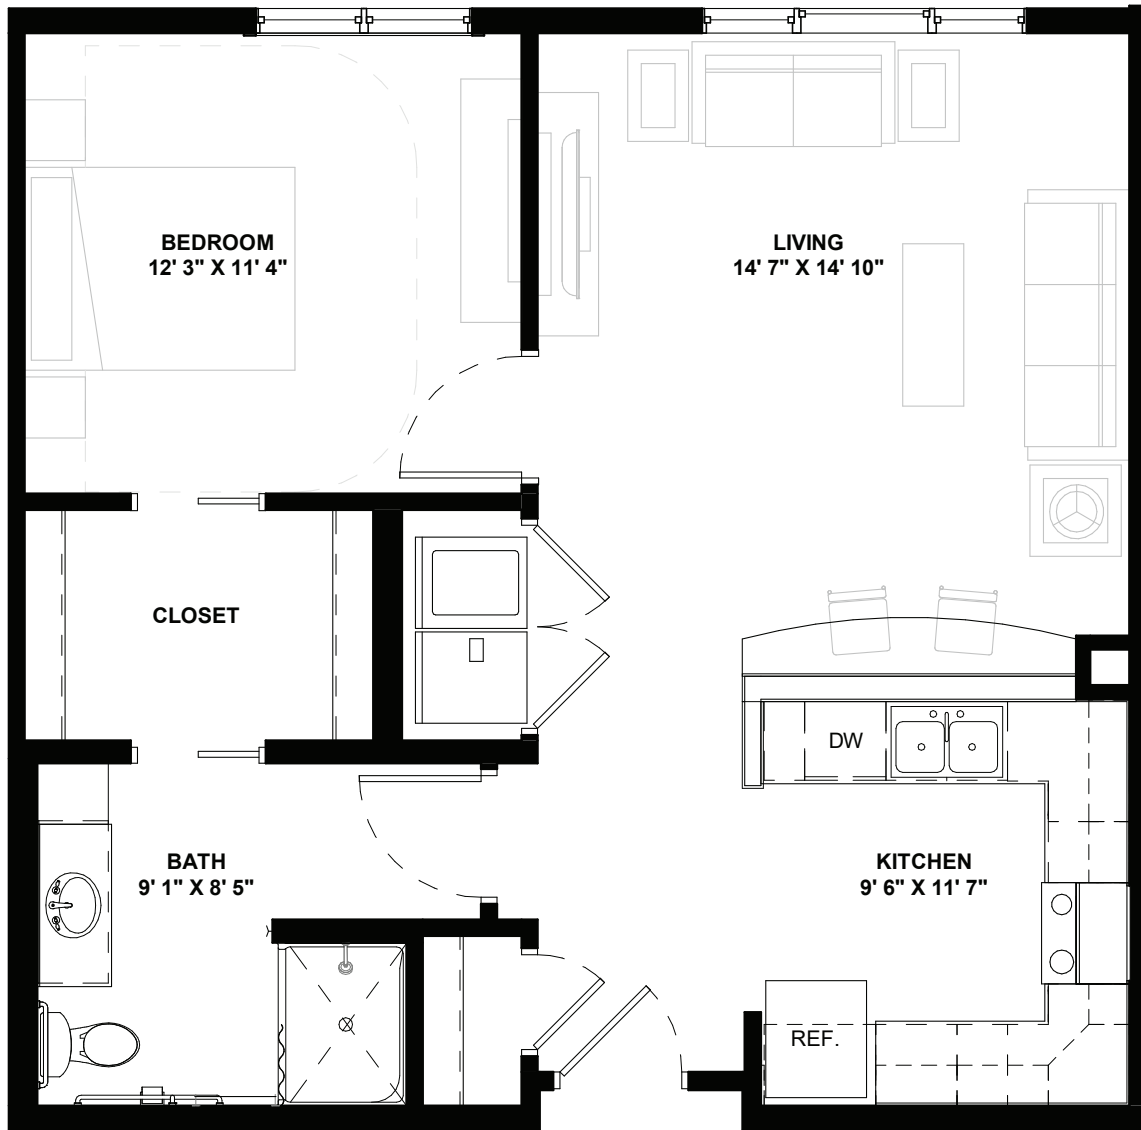

**PRAIRIE BLUFFS**  
SENIOR LIVING

**INDEPENDENT LIVING AND  
ASSISTED LIVING-4a**

Whitewater / One-bedroom

Sq Ft

773