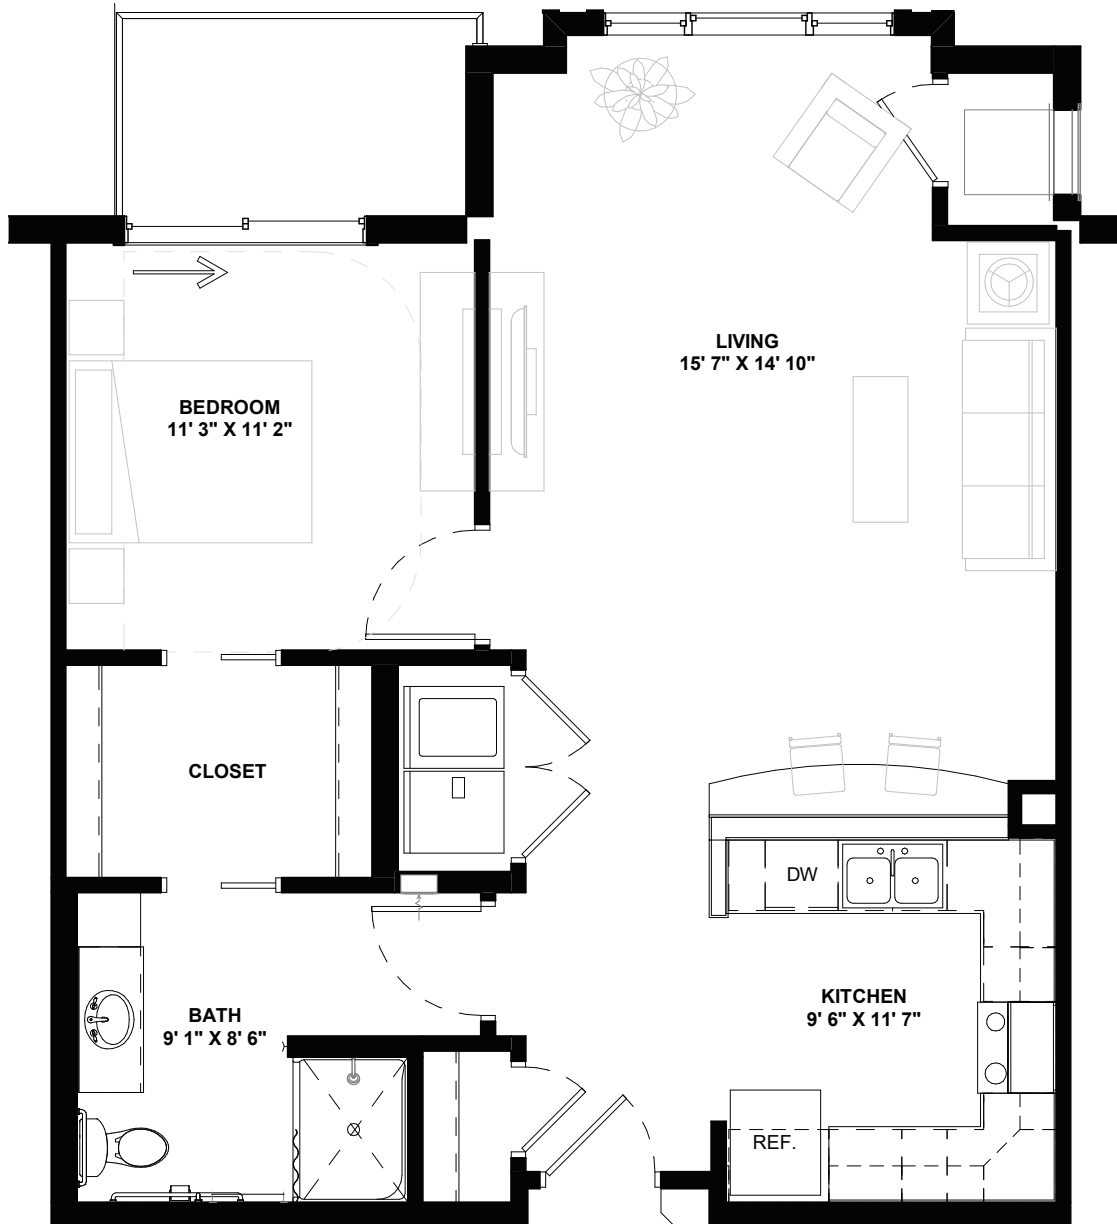

**PRAIRIE BLUFFS**  
SENIOR LIVING

**ASSISTED LIVING-1**  
One-bedroom

Sq Ft

861