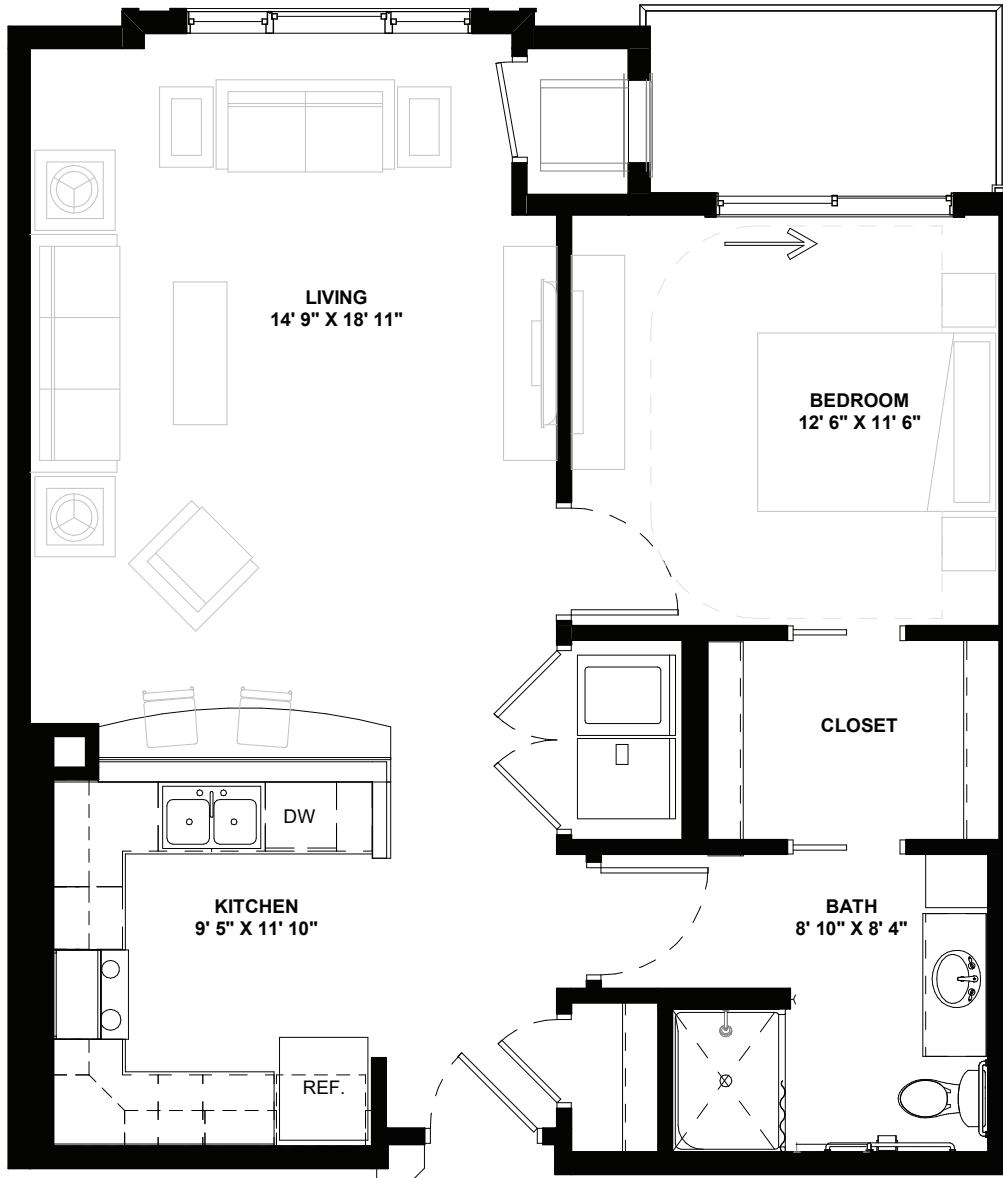

**PRAIRIE BLUFFS**  
SENIOR LIVING

**ASSISTED LIVING-7**  
One-bedroom

Sq Ft

851