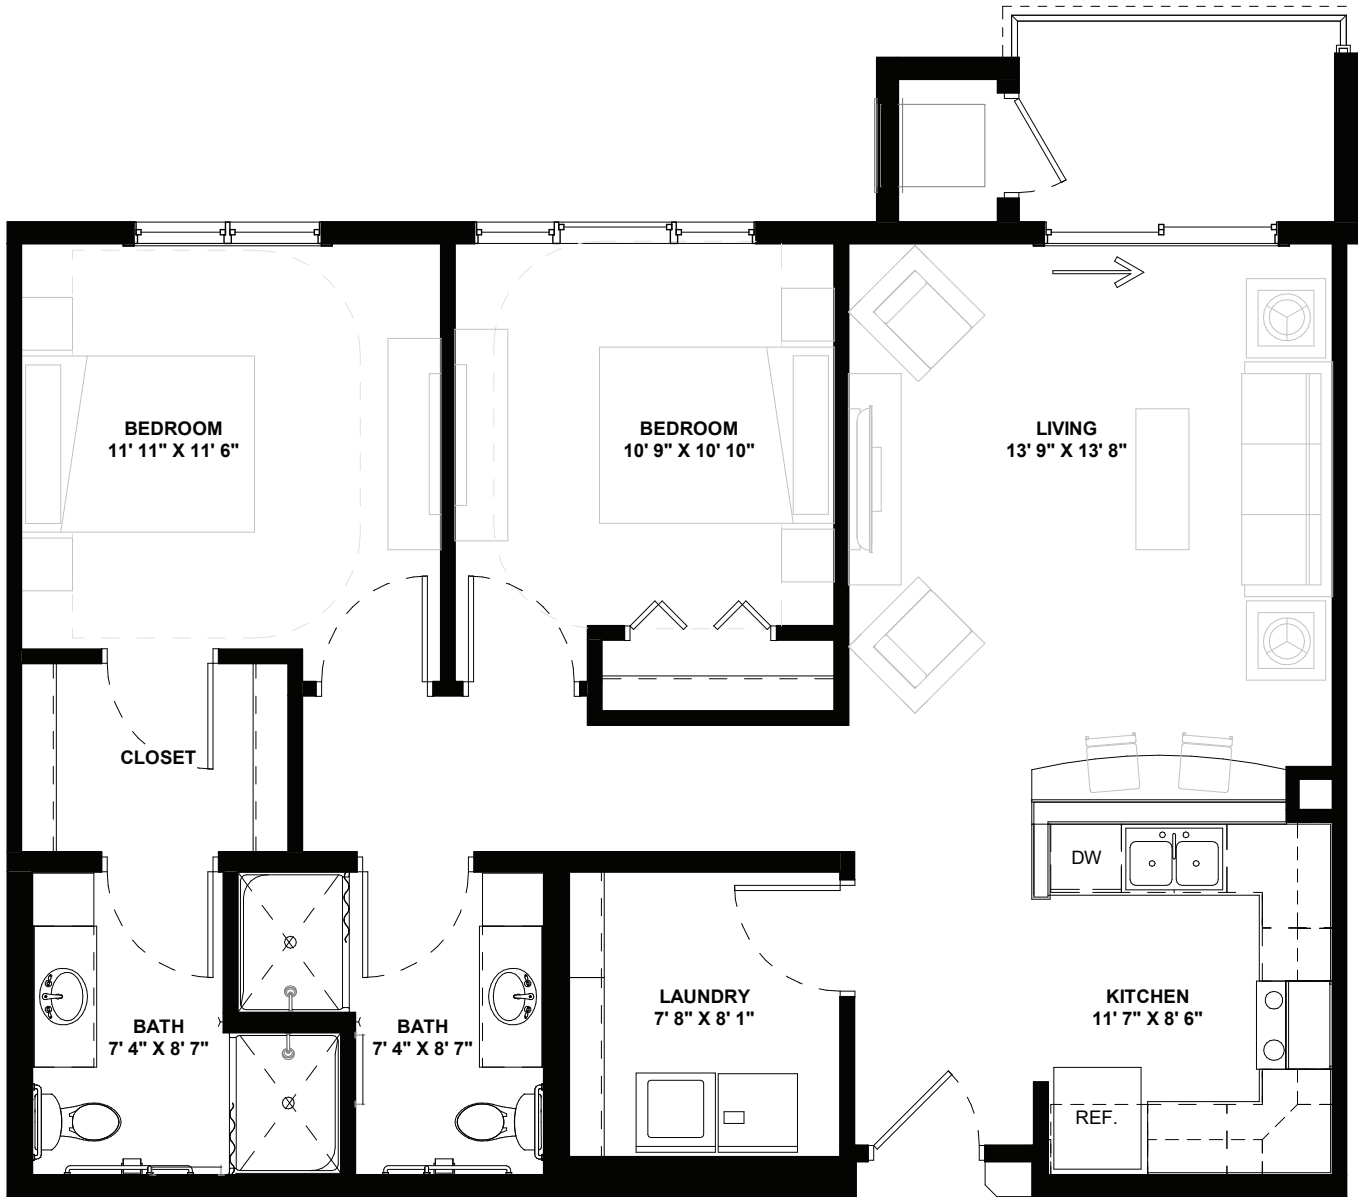

PRAIRIE BLUFFS

SENIOR LIVING

INDEPENDENT LIVING - C2

Zumbro / Two-bedroom, two bath

Sq Ft

1049