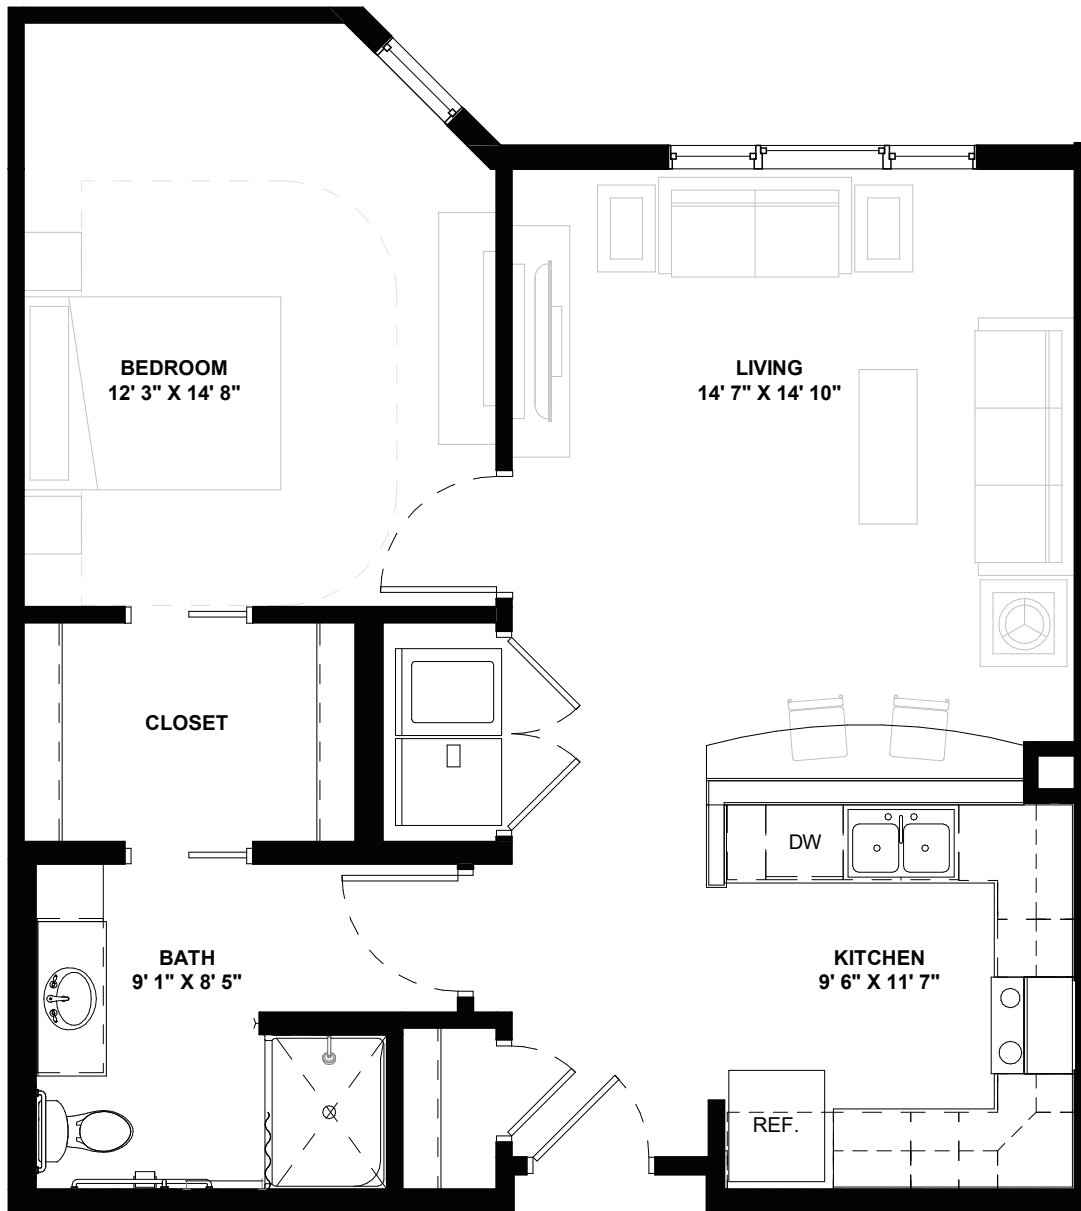

PRAIRIE BLUFFS
SENIOR LIVING

INDEPENDENT LIVING-4b
Cascade / One-bedroom

Sq Ft

810