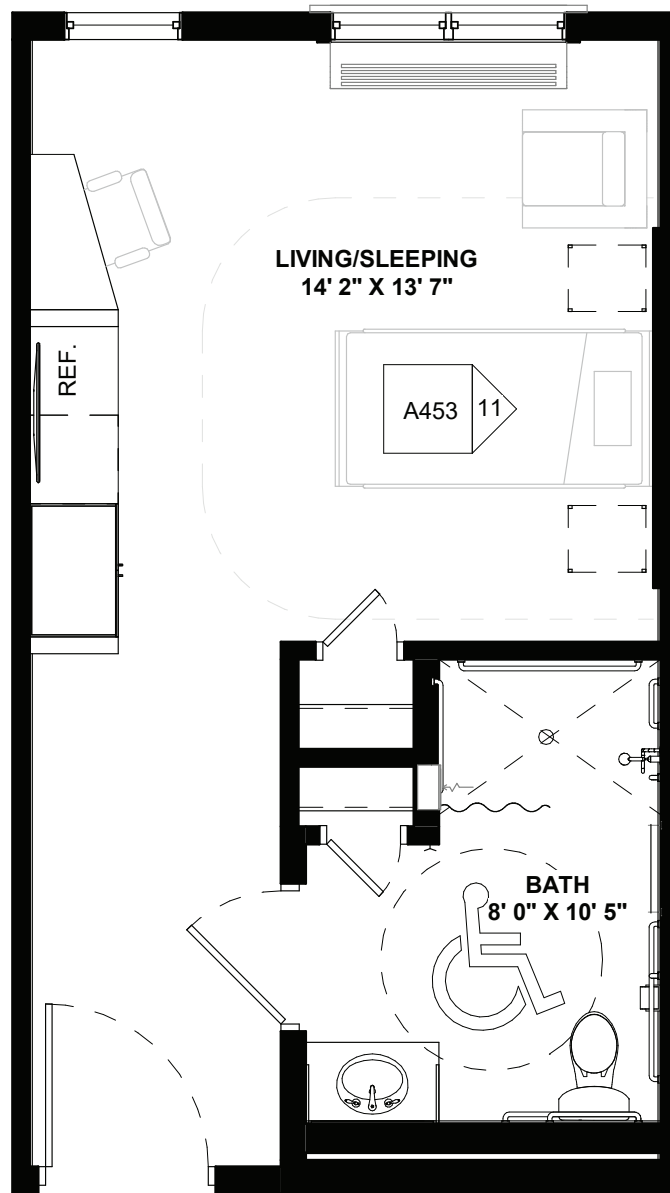

PRAIRIE BLUFFS  
SENIOR LIVING

TRANSITIONAL CARE UNIT-2

Studio

Sq Ft

399