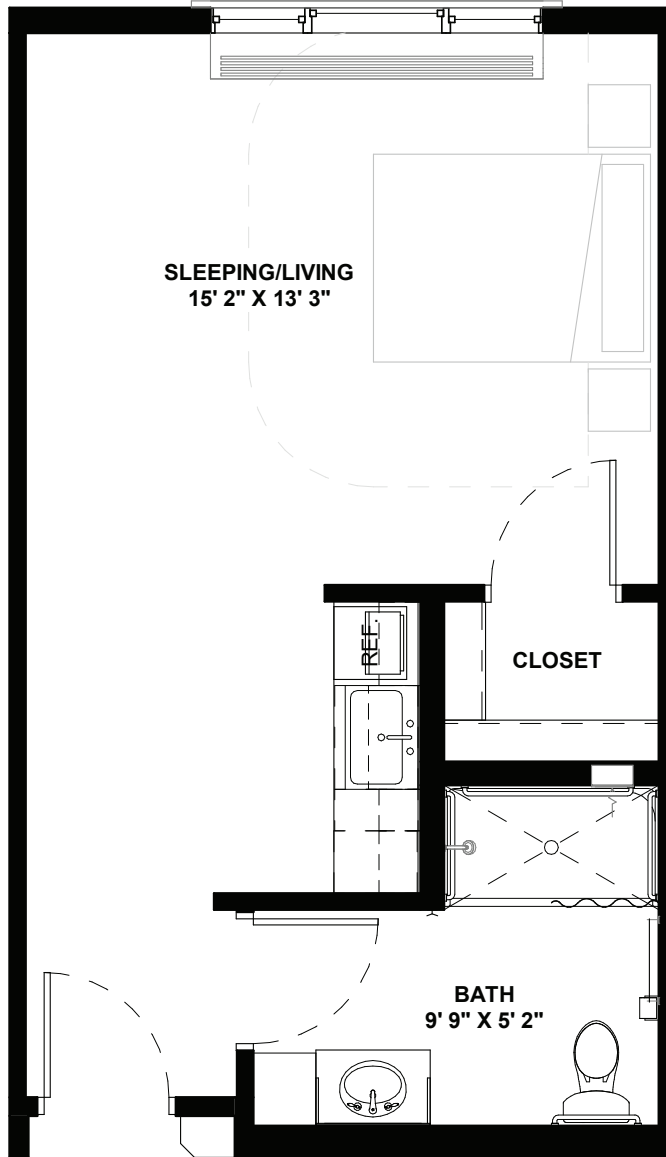

PRAIRIE BLUFFS
SENIOR LIVING

ASSISTED LIVING - S1
Studio

Sq Ft

442