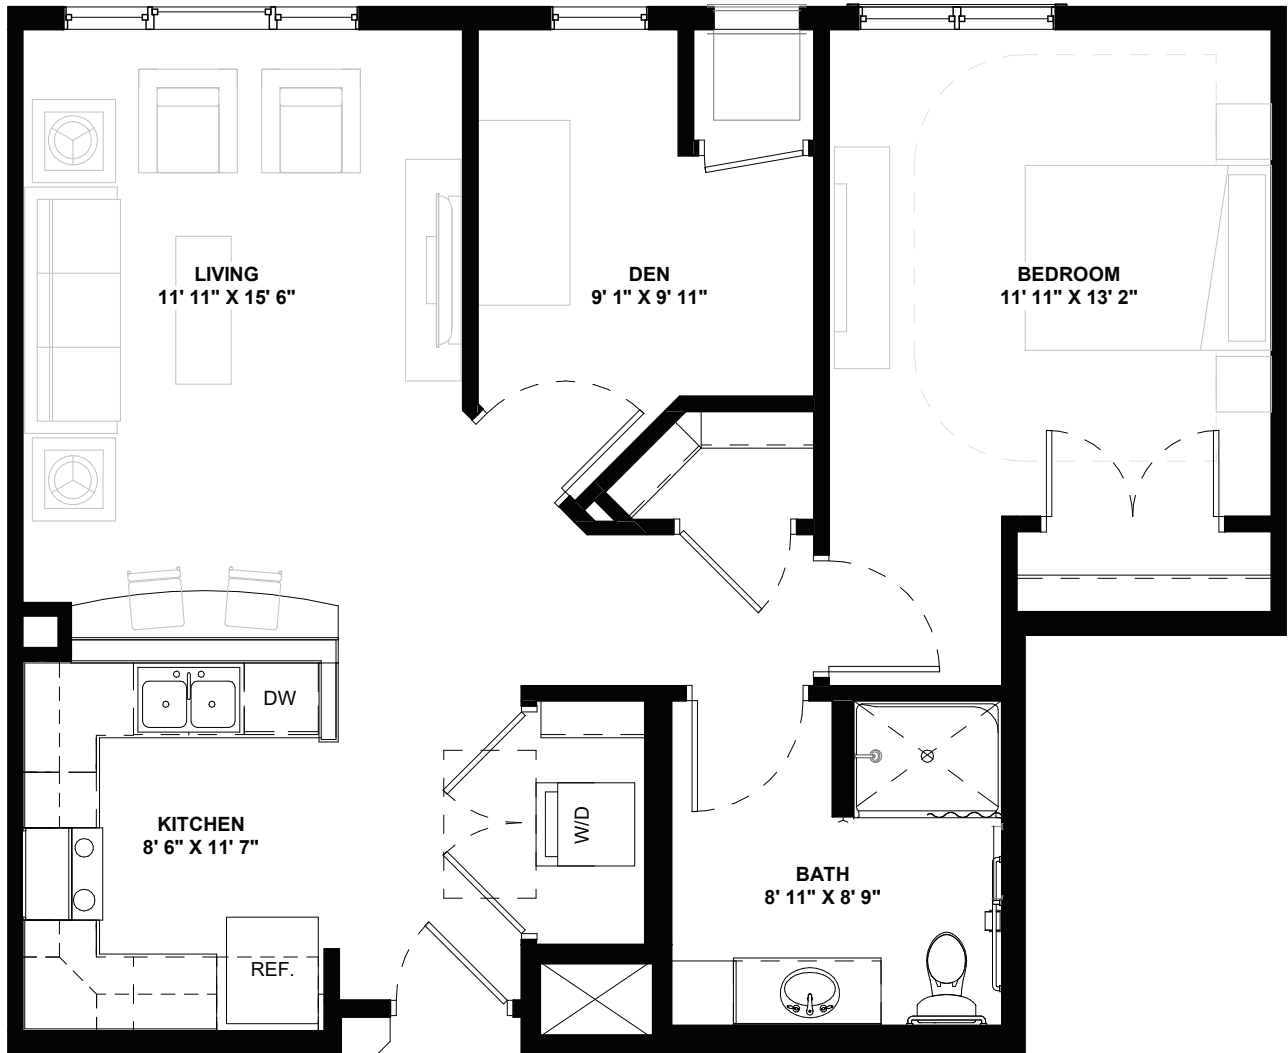

PRAIRIE BLUFFS
SENIOR LIVING

INDEPENDENT LIVING-B2
Caribou / One-bedroom + den

Sq Ft

863