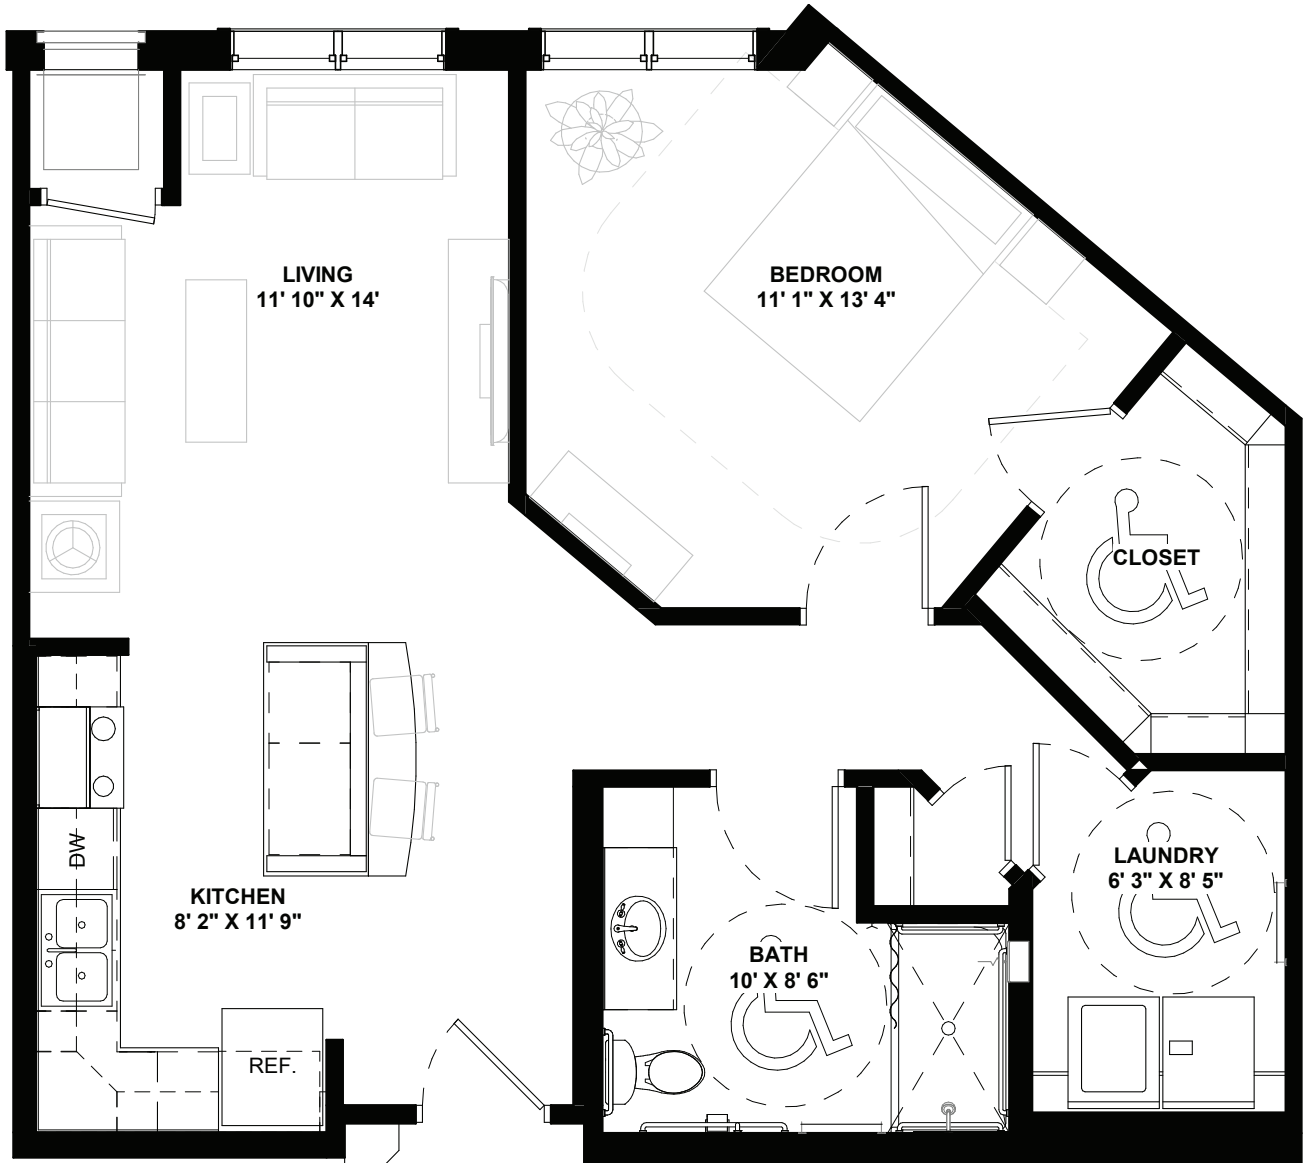

**PRAIRIE BLUFFS**  
SENIOR LIVING

**ASSISTED LIVING-3**  
One-bedroom

Sq Ft

830