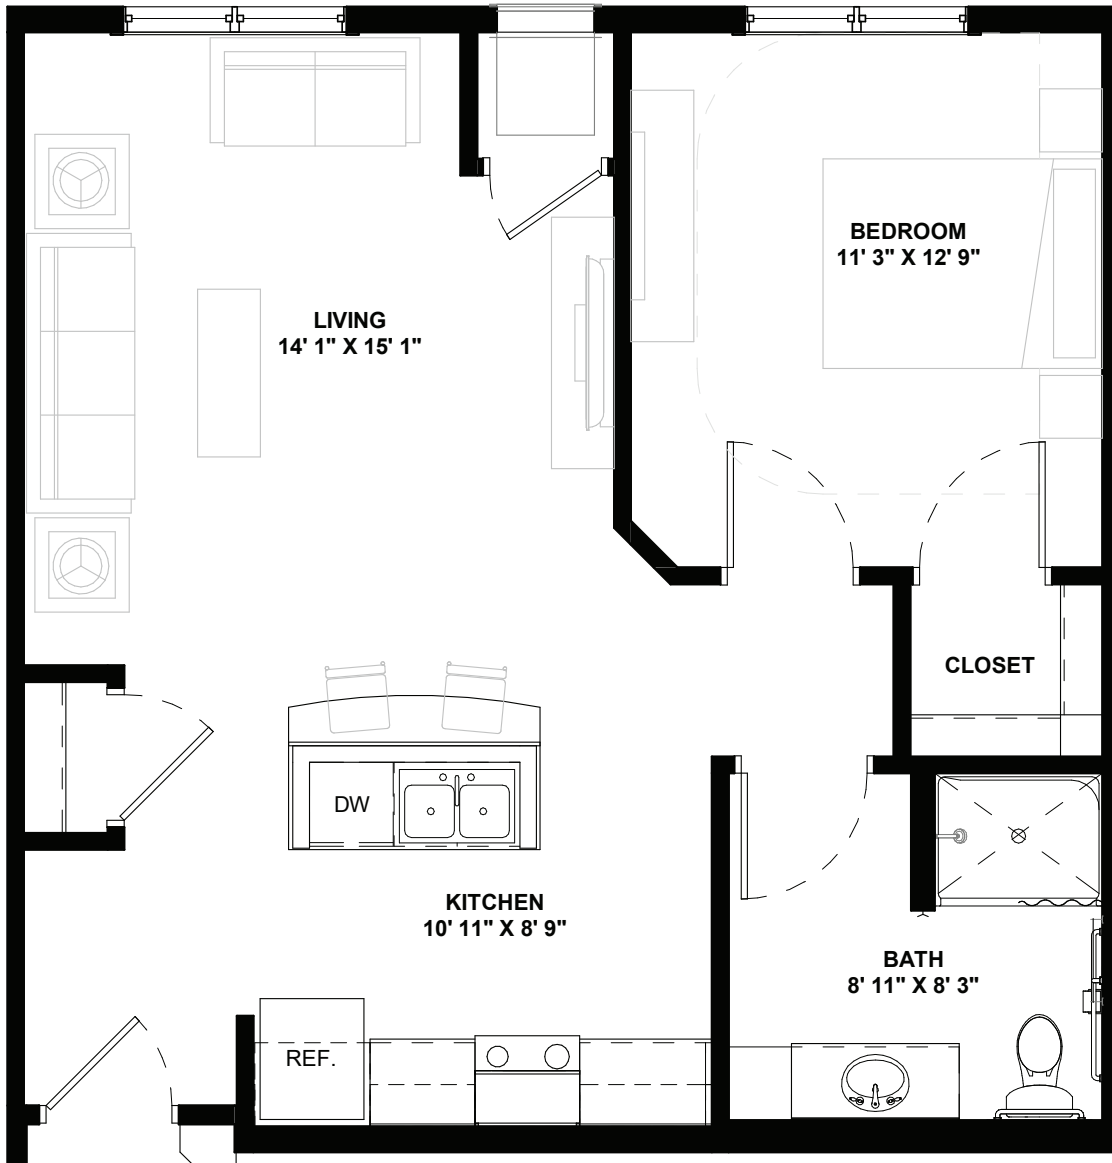

**PRAIRIE BLUFFS**  
SENIOR LIVING

**ASSISTED LIVING-8**  
One-bedroom

Sq Ft

719