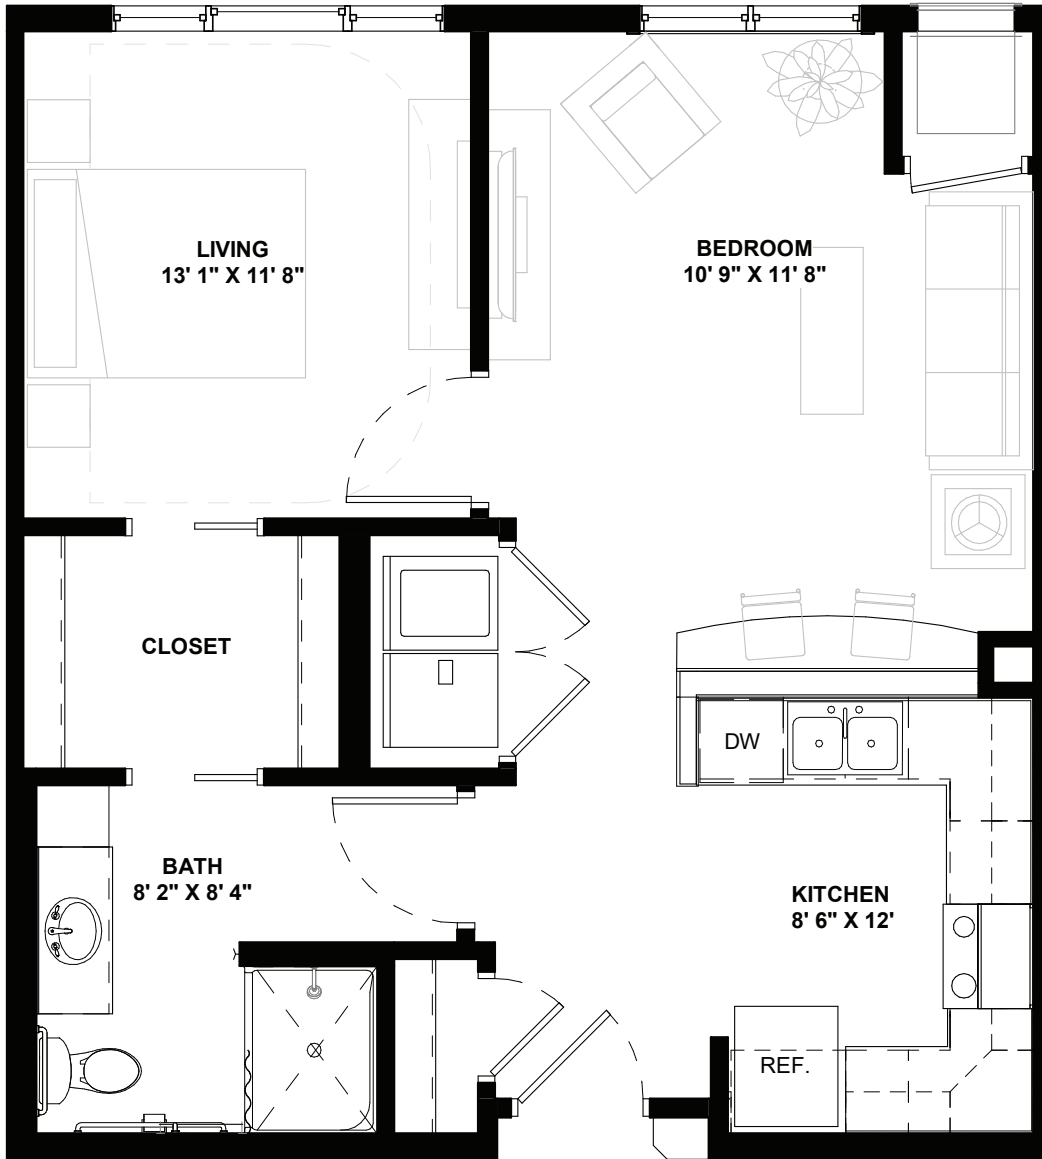

**PRAIRIE BLUFFS**  
SENIOR LIVING

**ASSISTED LIVING-2**  
One-bedroom

Sq Ft

690