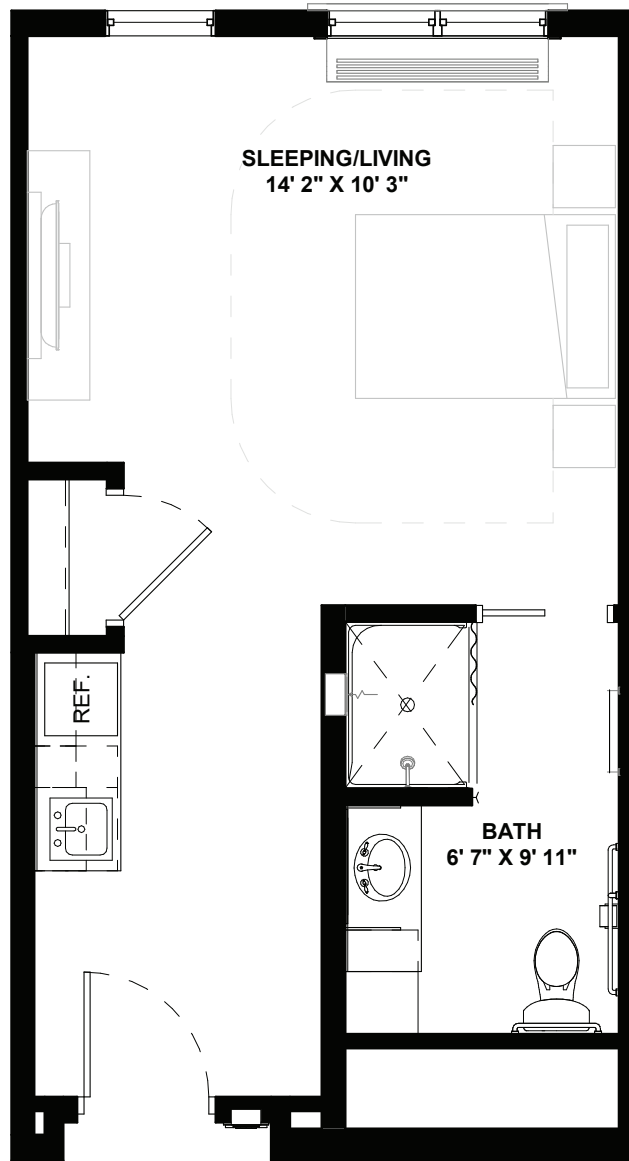

PRAIRIE BLUFFS
SENIOR LIVING

MEMORY CARE -5
Studio

Sq Ft

414