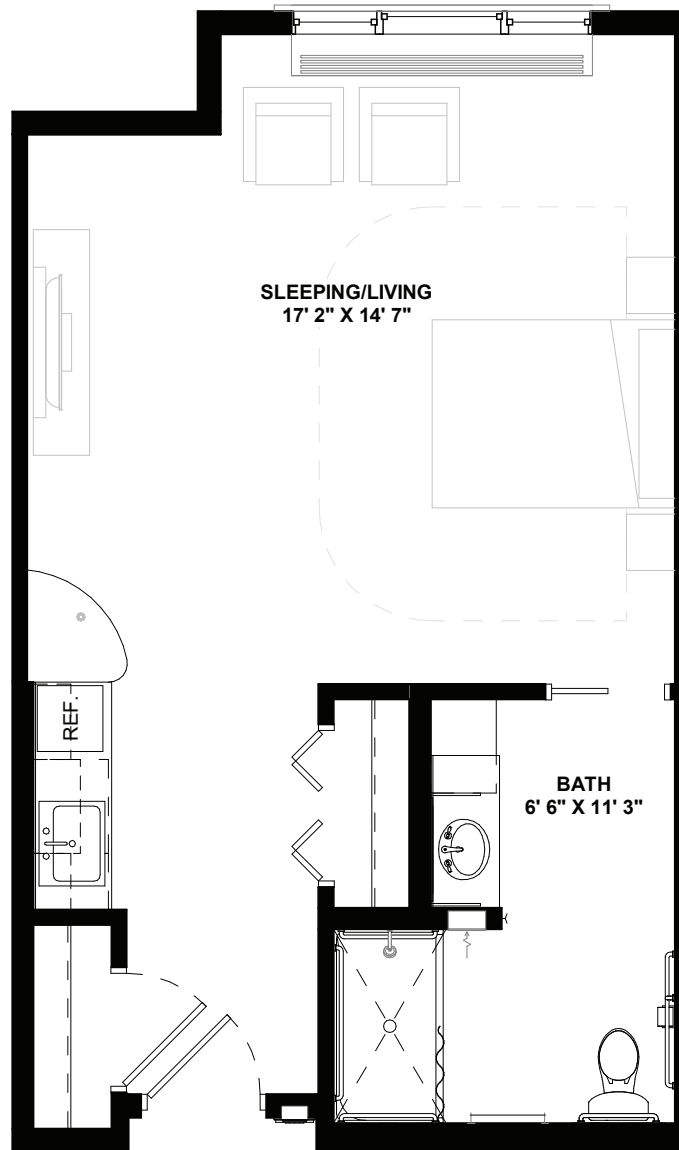

PRAIRIE BLUFFS
SENIOR LIVING

MEMORY CARE - 4
Studio

Sq Ft

532