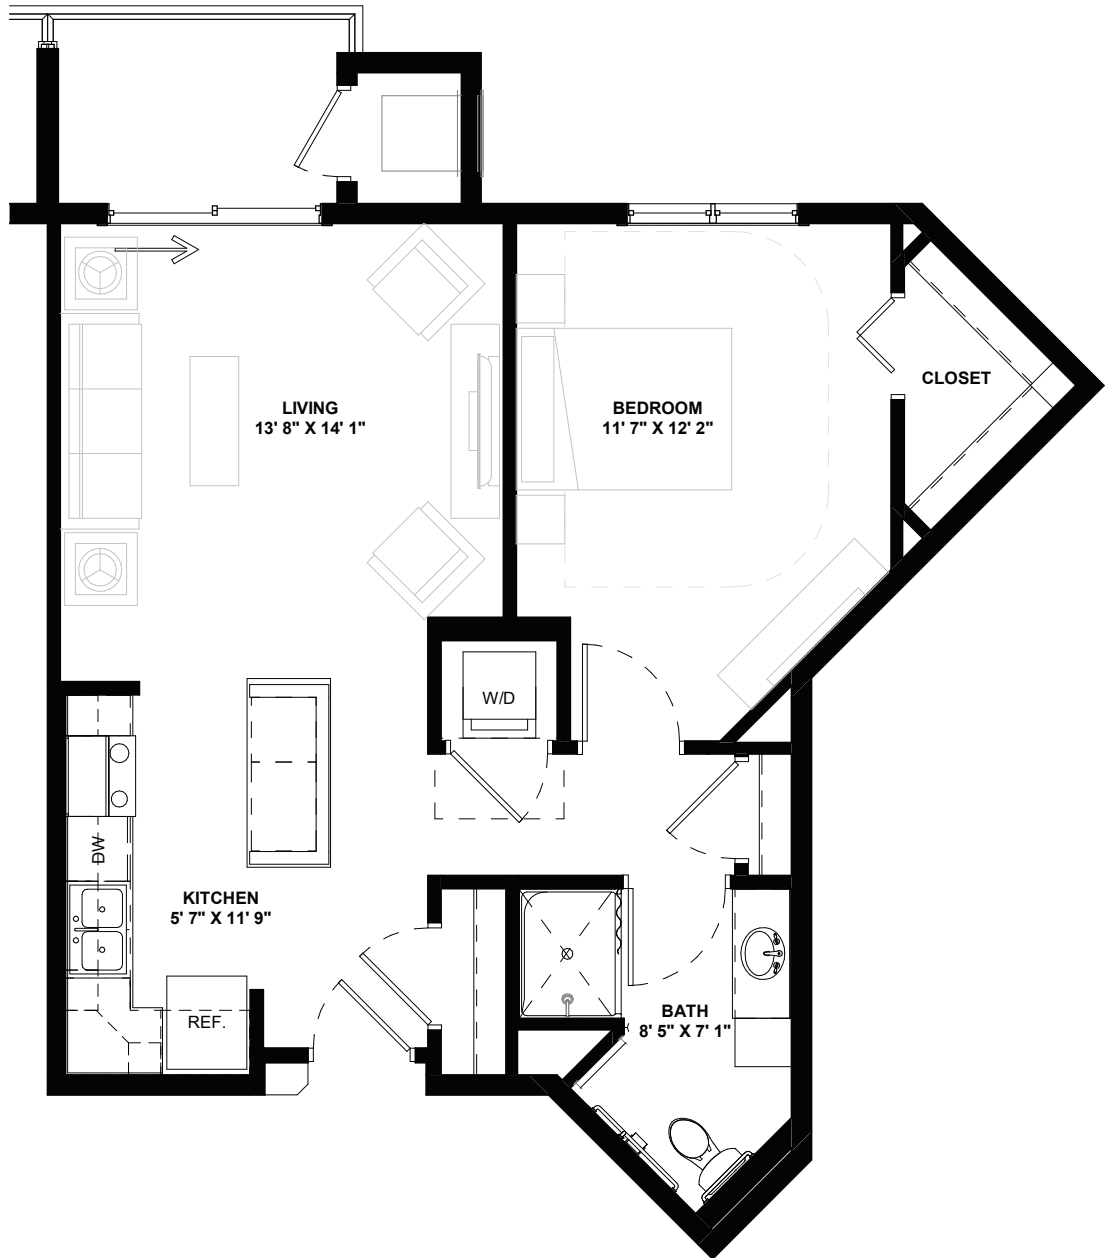

PRAIRIE BLUFFS
SENIOR LIVING

INDEPENDENT LIVING-5
Vermillion / One-bedroom

Sq Ft

752